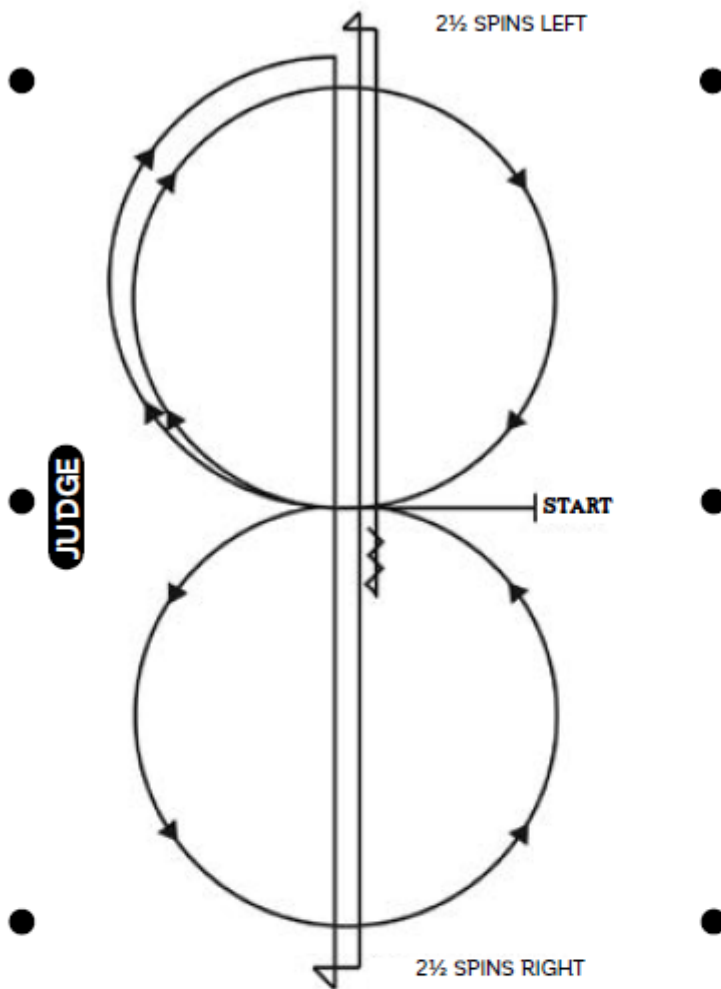

CL Box Class Show 1 + 2

PATTERN 6

Trot to center of arena, stop. Start pattern facing towards judge

1. Beginning on the right lead lope one circle to the right. Change leads to the left.
2. Complete one circle to the left. Change leads to the right and go to the top of the arena.
3. Run down center of arena past the end marker and come to a sliding stop.
4. Complete 2½ spins to the right.
5. Run to the other end of the arena, past the end marker and come to a sliding stop.
6. Complete 2½ spins to the left.
7. Run past the center marker, stop, back at least 10 feet.

*This pattern may be used as a lope in pattern, please refer to rule 20.6.